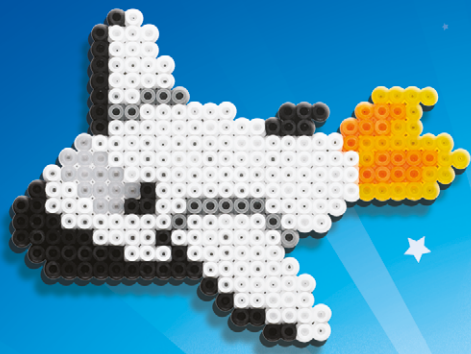

**2 Wheeled Scooter - Besties**

**NEW!**

**30869**

**2 Wheeled Scooter - Dino**

- Light up wheels
- Anti-slip footplate
- Easy grip handles
- Adjustable handlebar height
- Foldable
- Rear footbrake
- Maximum user weight: 50kg
- Minimal assembly
- Suitable for 3+