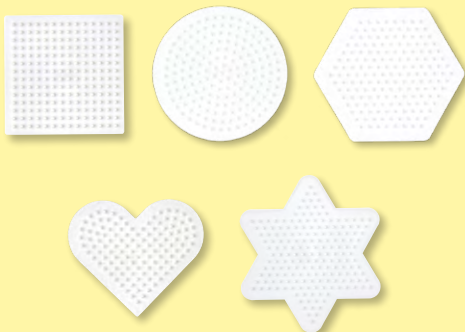

Bead Tac & Pegboard Blister

6 tac sheets and 5 small pegboards: square, round, hexagonal, heart and star

7711