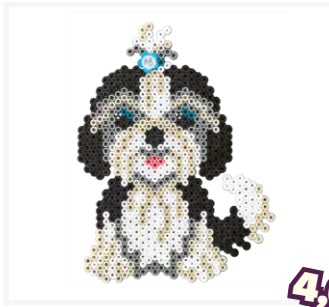

3151

4,000 BEADS

**Nature**

4,000 beads, 2 pegboards; large hexagonal and flower, design sheet, instructions and ironing paper

3152

4,000  
BEADS

4,000  
BEADS

3156