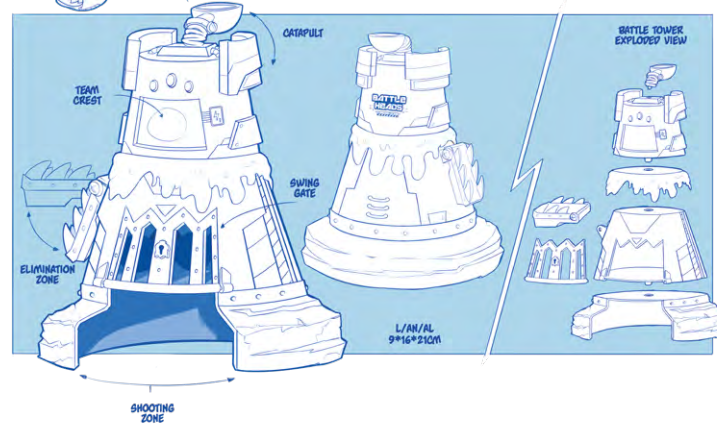

NEW!

Colours may vary

Battle Stadium

Playset includes 2 towers; defending and attacking, 10 Battle Heads and a battle field. The playset may contain a special metamorphosis Battle Head!

30930

Playset includes 2 towers; defending and attacking, 10 Battle Heads and a battle field. The playset may contain a special metamorphosis Battle Head!

Battle Stadium

30930