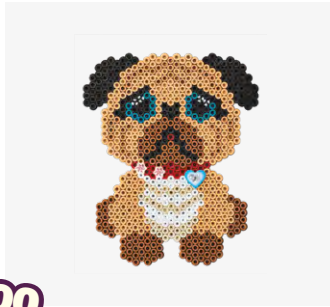

3151

4,000 BEADS

**Nature**

4,000 beads, 2 pegboards; large hexagonal and flower, design sheet, instructions and ironing paper

3152

4,000  
BEADS

4,000  
BEADS

3156