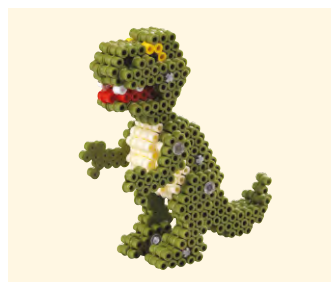

Dress Up Cat Gift Set

2,500 beads, large square pegboard, connector, design sheet, instructions and ironing paper

2,500 BEADS

3254

3D Dog & Cat Gift Set

2,500 beads, large hexagonal pegboard, 2 connectors, design sheet, instructions and ironing paper

2,500 BEADS

3D

3253

NEW!

Pet Salon Gift Set

2,500 beads, large hexagonal pegboard, 2 connectors, design sheet, instructions and ironing paper

2,500 BEADS

3255

Zoo Gift World Set

2,500 beads, medium hexagonal pegboard, 2 connectors, colour printed design sheet, instructions and ironing paper

2,500 BEADS

3510

3D Dino Gift Set

2,500 beads, large hexagonal pegboard, 2 connectors, design sheet, instructions and ironing paper

2,500 BEADS

3D

3250