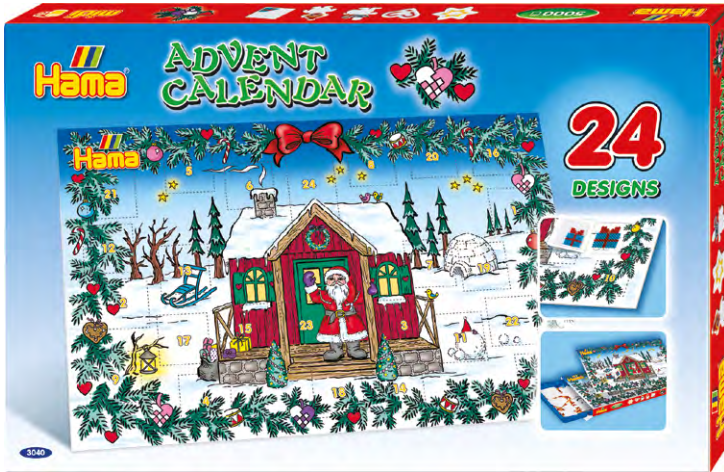

7968

**4,000  
BEADS**

**Disney Princess Large Set**

4,000 beads, 3 large square pegboards, 2 gems, felt shapes, design sheet, instructions and ironing paper

7919

**Advent Calendar**

5,000 beads, 5 pegboards; square, heart, star, mouse and penguin, advent calendar with 24 designs, instructions and ironing paper