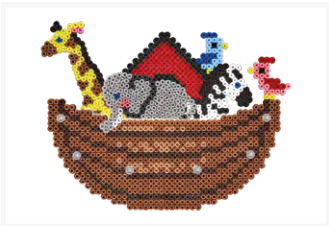

**6,000  
BEADS**

**Giant  
Activity Box**

6,000 beads, 3 pegboards; large square, large hexagonal and butterfly, design sheet, instructions and ironing paper

**3044**

**5,000  
BEADS**

**Noah's Ark Giant Set**

5,000 beads, 5 pegboards; 2 large square, giraffe, elephant and pony, connectors, design sheet, instructions and ironing paper

**3045**

**BEST  
SELLER**

**Giant Pink Activity Box**

7,200 beads, 2 pegboards; unicorn and medium hexagonal, 2 press pegboards; butterfly and heart, 6 bead supports, press pen, string, design sheet, instructions, ironing paper and a storage tray with lid