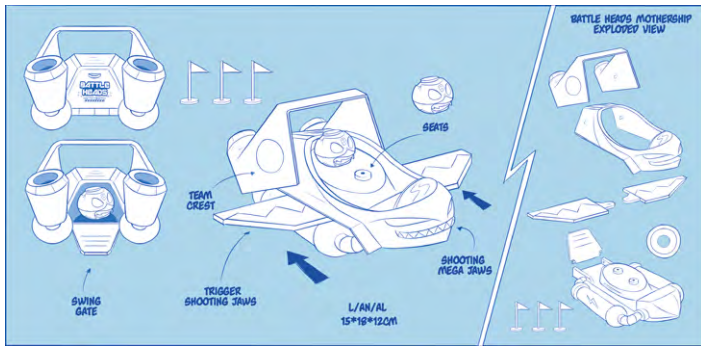

NEW!

Colours may vary

Mothership

Playset includes 1 mothership, 2 Battle Heads and 3 flags. The playset may contain a special metamorphosis Battle Head!

30928

MAY CONTAIN A SPECIAL METAMORPHOSIS BATTLE HEAD!

Colours may vary

NEW!

Single Tower

Playset includes 1 defender tower and 5 Battle Heads. The playset may contain a special metamorphosis Battle Head!

30929