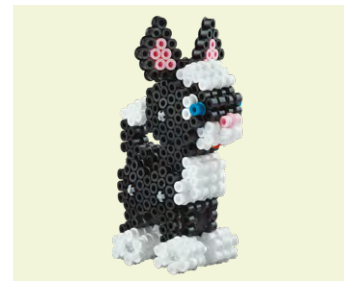

**2,500 BEADS**

**3D**

3253

**NEW!**

**Pet Salon Gift Set**

2,500 beads, large hexagonal pegboard, 2 connectors, design sheet, instructions and ironing paper

**2,500 BEADS**

3255