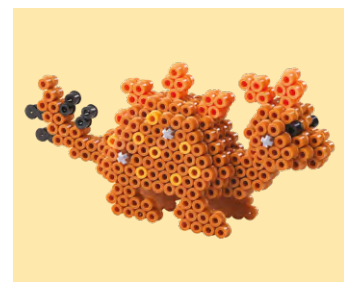

Dress Up Cat Gift Set

2,500 beads, large square pegboard, connector, design sheet, instructions and ironing paper

2,500 BEADS

3254

3D Dog & Cat Gift Set

2,500 beads, large hexagonal pegboard, 2 connectors, design sheet, instructions and ironing paper

2,500 BEADS

3D

3253

NEW!

Pet Salon Gift Set

2,500 beads, large hexagonal pegboard, 2 connectors, design sheet, instructions and ironing paper

2,500 BEADS

3255

Zoo Gift World Set

2,500 beads, medium hexagonal pegboard, 2 connectors, colour printed design sheet, instructions and ironing paper

2,500 BEADS

3510

3D Dino Gift Set

2,500 beads, large hexagonal pegboard, 2 connectors, design sheet, instructions and ironing paper

2,500 BEADS

3D

3250